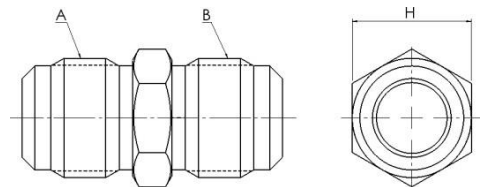

# Uniones

**Tipos de Rosca para Uniones**

Acoplamiento		Standard de Rosca	Clasificación de Rosca	
F:	SAE Flare 45°	UN - ASME B1.1-2003	M:	Macho
NPT:	-	NPT - ASME B1.20.1-83	H:	Hembra

## Uniones FM-FM

Denominación	A	B	H	Código	
	SAE FLARE				
	pulg.	pulg.	mm (pulg.)		
FM-FM	3/16"	3/16"	11.11 (7/16")	PFUN00332	
	1/4"	3/16"	3/16"	11.11 (7/16")	PFUN00335
		1/4"	1/4"	11.11 (7/16")	PFUN00333
		5/16"	5/16"	12.70 (1/2")	PFUN00336
		3/8"	3/8"	15.88 (5/8")	PFUN00337
		1/2"	1/2"	19.05 (3/4")	PFUN00338
		5/8"	5/8"	22.22 (7/8")	PFUN00339
		3/4"	3/4"	26.98 (1-1/16")	PFUN00340
	5/16"	3/16"	3/16"	12.70 (1/2")	PFUN00342
		5/16"	5/16"	12.70 (1/2")	PFUN00341
		3/8"	3/8"	15.88 (5/8")	PFUN00343
		1/2"	1/2"	19.05 (3/4")	PFUN00344
		5/8"	5/8"	22.22 (7/8")	PFUN00345
		3/4"	3/4"	26.98 (1-1/16")	PFUN00346
	3/8"	3/16"	3/16"	15.88 (5/8")	PFUN00348
		3/8"	3/8"	15.88 (5/8")	PFUN00347
		1/2"	1/2"	19.05 (3/4")	PFUN00349
		5/8"	5/8"	22.22 (7/8")	PFUN00350
		3/4"	3/4"	26.98 (1-1/16")	PFUN00351

Denominación	A	B	H	Código
	NPT/M	NPT/M		
	pulg.	pulg.	mm (pulg.)	
NPT-M x NPT-M	1/8"	1/8"	11.11 (7/16")	PFUN00365
		1/4"	14.29 (9/16")	PFUN00366
		3/8"	17.46 (11/16")	PFUN00367
		1/2"	22.22 (7/8")	PFUN00368
	1/4"	1/4"	14.29 (9/16")	PFUN00369
		3/8"	17.46 (11/16")	PFUN00370
		1/2"	22.22 (7/8")	PFUN00371
		3/4"	26.99 (1-1/16")	PFUN00372
	3/8"	3/8"	17.46 (11/16")	PFUN00373
		1/2"	22.22 (7/8")	PFUN00374
		3/4"	26.99 (1-1/16")	PFUN00375
		1"	34.93 (1-3/8")	PFUN00376
	1/2"	1/2"	22.22 (7/8")	PFUN00377
		3/4"	26.99 (1-1/16")	PFUN00378
		1"	34.93 (1-3/8")	PFUN00379
	3/4"	3/4"	26.99 (1-1/16")	PFUN00380
		1"	34.93 (1-3/8")	PFUN00381
	1"	1"	34.93 (1-3/8")	PFUN00382