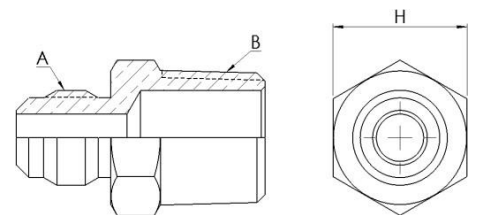

Uniones FM-NPT/M