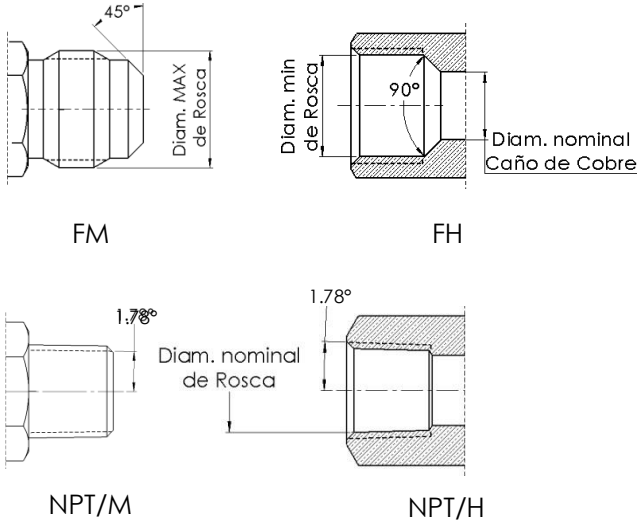

# Uniones

**Tipos de Rosca para Uniones**

Acoplamiento		Standard de Rosca	Clasificación de Rosca	
F:	SAE Flare 45°	UN - ASME B1.1-2003	M:	Macho
NPT:	-	NPT - ASME B1.20.1-83	H:	Hembra

## Uniones FM-FM

Denominación	A	B	H	Código	
	SAE FLARE				
	pulg.	pulg.	mm (pulg.)		
FM-FM	3/16"	3/16"	11.11 (7/16")	PFUN00332	
	1/4"	3/16"	3/16"	11.11 (7/16")	PFUN00335
		1/4"	1/4"	11.11 (7/16")	PFUN00333
		5/16"	5/16"	12.70 (1/2")	PFUN00336
		3/8"	3/8"	15.88 (5/8")	PFUN00337
		1/2"	1/2"	19.05 (3/4")	PFUN00338
		5/8"	5/8"	22.22 (7/8")	PFUN00339
		3/4"	3/4"	26.98 (1-1/16")	PFUN00340
	5/16"	3/16"	3/16"	12.70 (1/2")	PFUN00342
		5/16"	5/16"	12.70 (1/2")	PFUN00341
		3/8"	3/8"	15.88 (5/8")	PFUN00343
		1/2"	1/2"	19.05 (3/4")	PFUN00344
		5/8"	5/8"	22.22 (7/8")	PFUN00345
		3/4"	3/4"	26.98 (1-1/16")	PFUN00346
	3/8"	3/16"	3/16"	15.88 (5/8")	PFUN00348
		3/8"	3/8"	15.88 (5/8")	PFUN00347
		1/2"	1/2"	19.05 (3/4")	PFUN00349
		5/8"	5/8"	22.22 (7/8")	PFUN00350
		3/4"	3/4"	26.98 (1-1/16")	PFUN00351

Denominación	A	B	H	Código
	NPT/M	NPT/M		
	pulg.	pulg.	mm (pulg.)	
NPT-M x NPT-M	1/8"	1/8"	11.11 (7/16")	PFUN00365
		1/4"	14.29 (9/16")	PFUN00366
		3/8"	17.46 (11/16")	PFUN00367
		1/2"	22.22 (7/8")	PFUN00368
	1/4"	1/4"	14.29 (9/16")	PFUN00369
		3/8"	17.46 (11/16")	PFUN00370
		1/2"	22.22 (7/8")	PFUN00371
		3/4"	26.99 (1-1/16")	PFUN00372
	3/8"	3/8"	17.46 (11/16")	PFUN00373
		1/2"	22.22 (7/8")	PFUN00374
		3/4"	26.99 (1-1/16")	PFUN00375
		1"	34.93 (1-3/8")	PFUN00376
	1/2"	1/2"	22.22 (7/8")	PFUN00377
		3/4"	26.99 (1-1/16")	PFUN00378
		1"	34.93 (1-3/8")	PFUN00379
	3/4"	3/4"	26.99 (1-1/16")	PFUN00380
		1"	34.93 (1-3/8")	PFUN00381
	1"	1"	34.93 (1-3/8")	PFUN00382